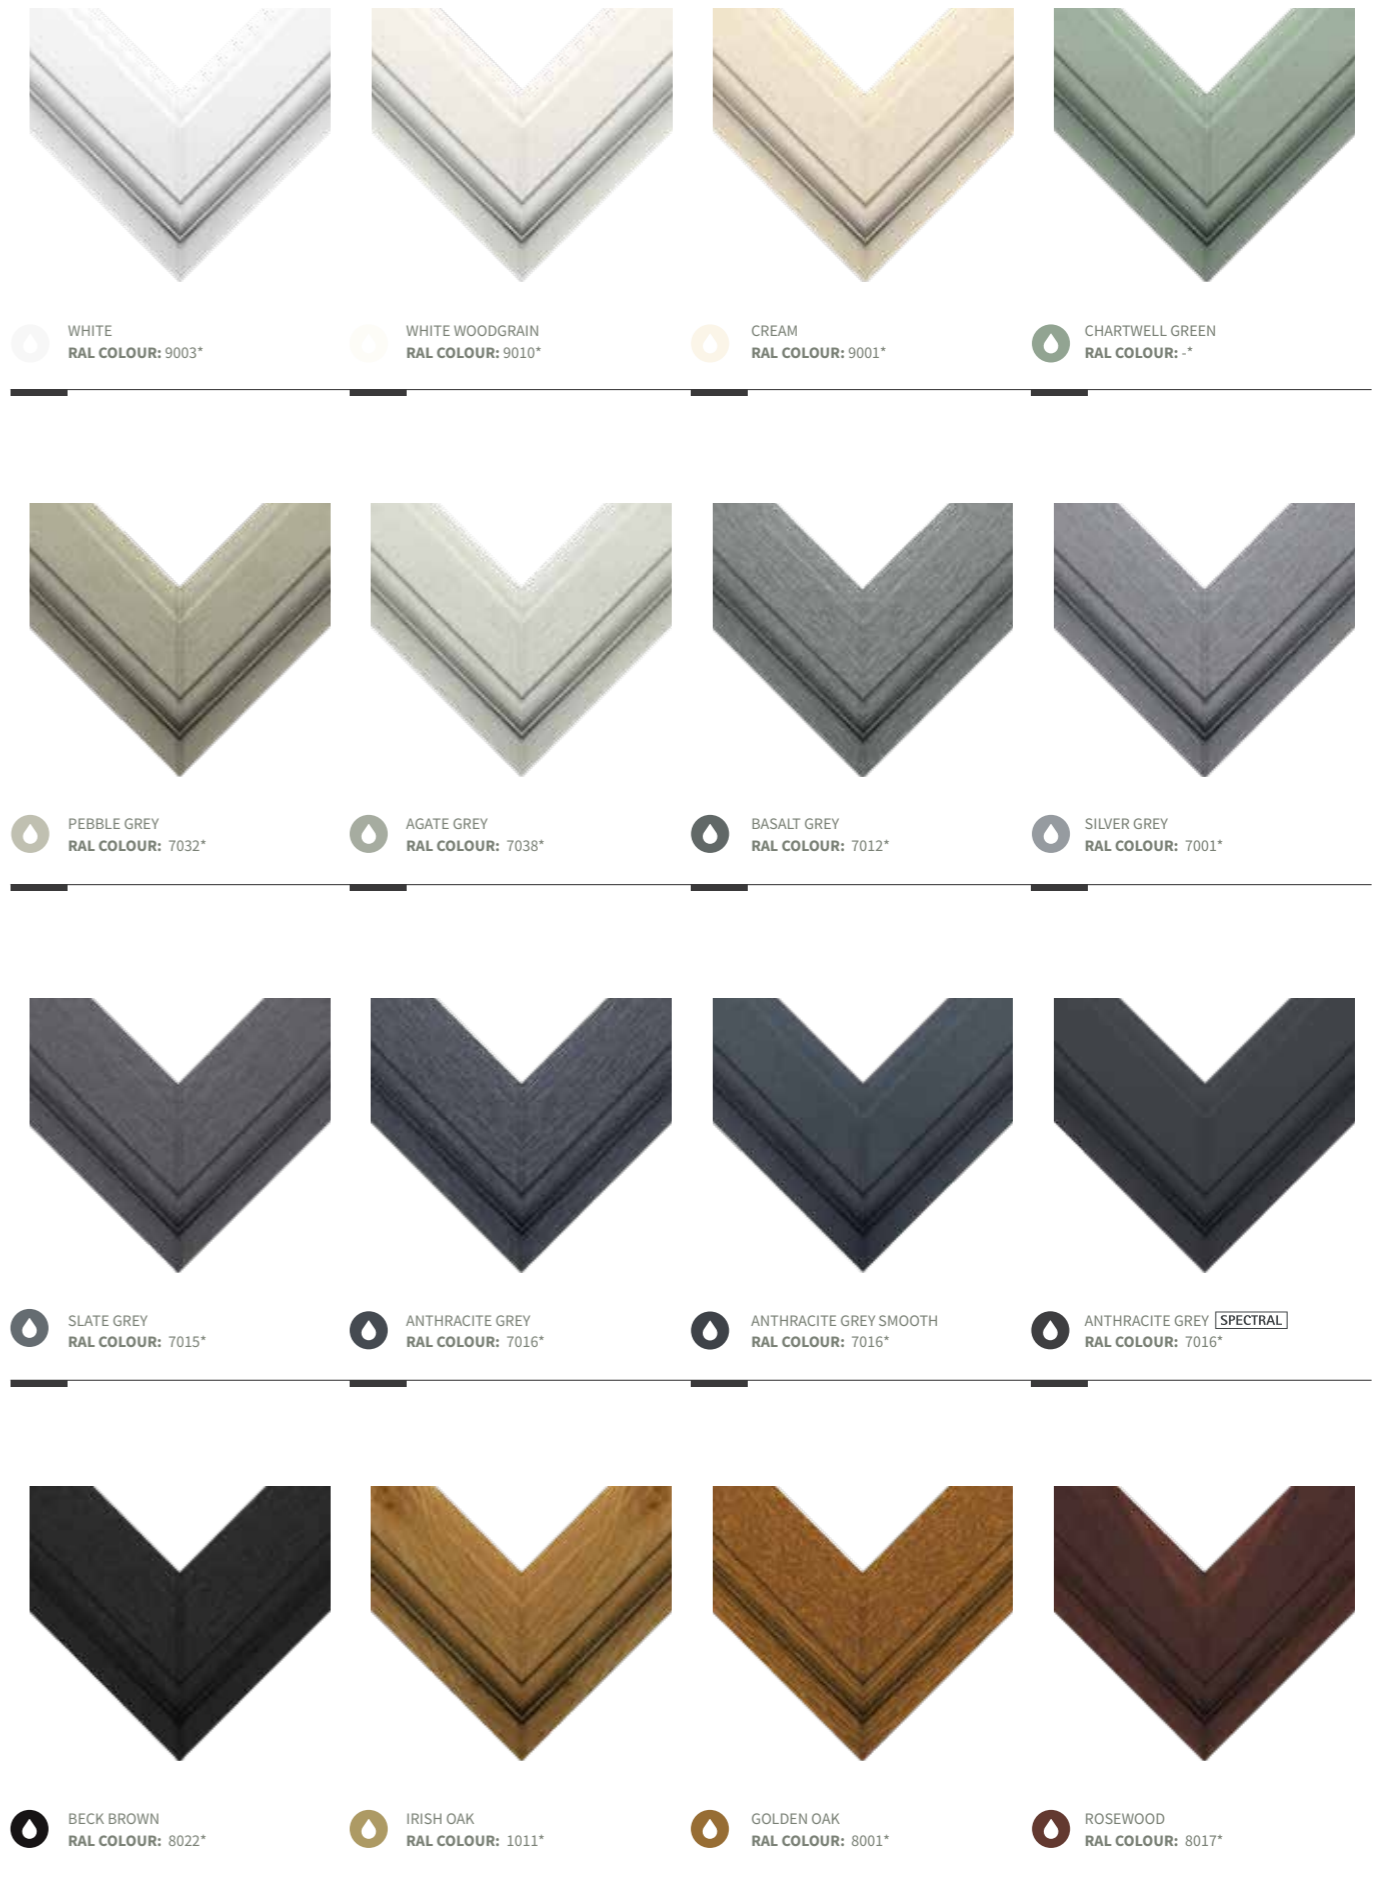

16 Irresistible Colours

The possibilities are endless.

With 16 irresistible colours to choose from, including woodgrain and matt options, your windows and doors become another means to introduce personality and flair into your home.

Every colourway exudes a natural aesthetic to match or contrast every style, from classic right through to contemporary and industrial. Bold, neutral, earthy, modern - with such freedom of choice, which direction will you take.

Make a statement inside and out.

Admiring the colour of your windows shouldn't be left just for the passersby. Frame your room and enjoy colour inside too.

i Ask your installer for more information on colour combinations.

*Please note RAL references should be used as guidance only.