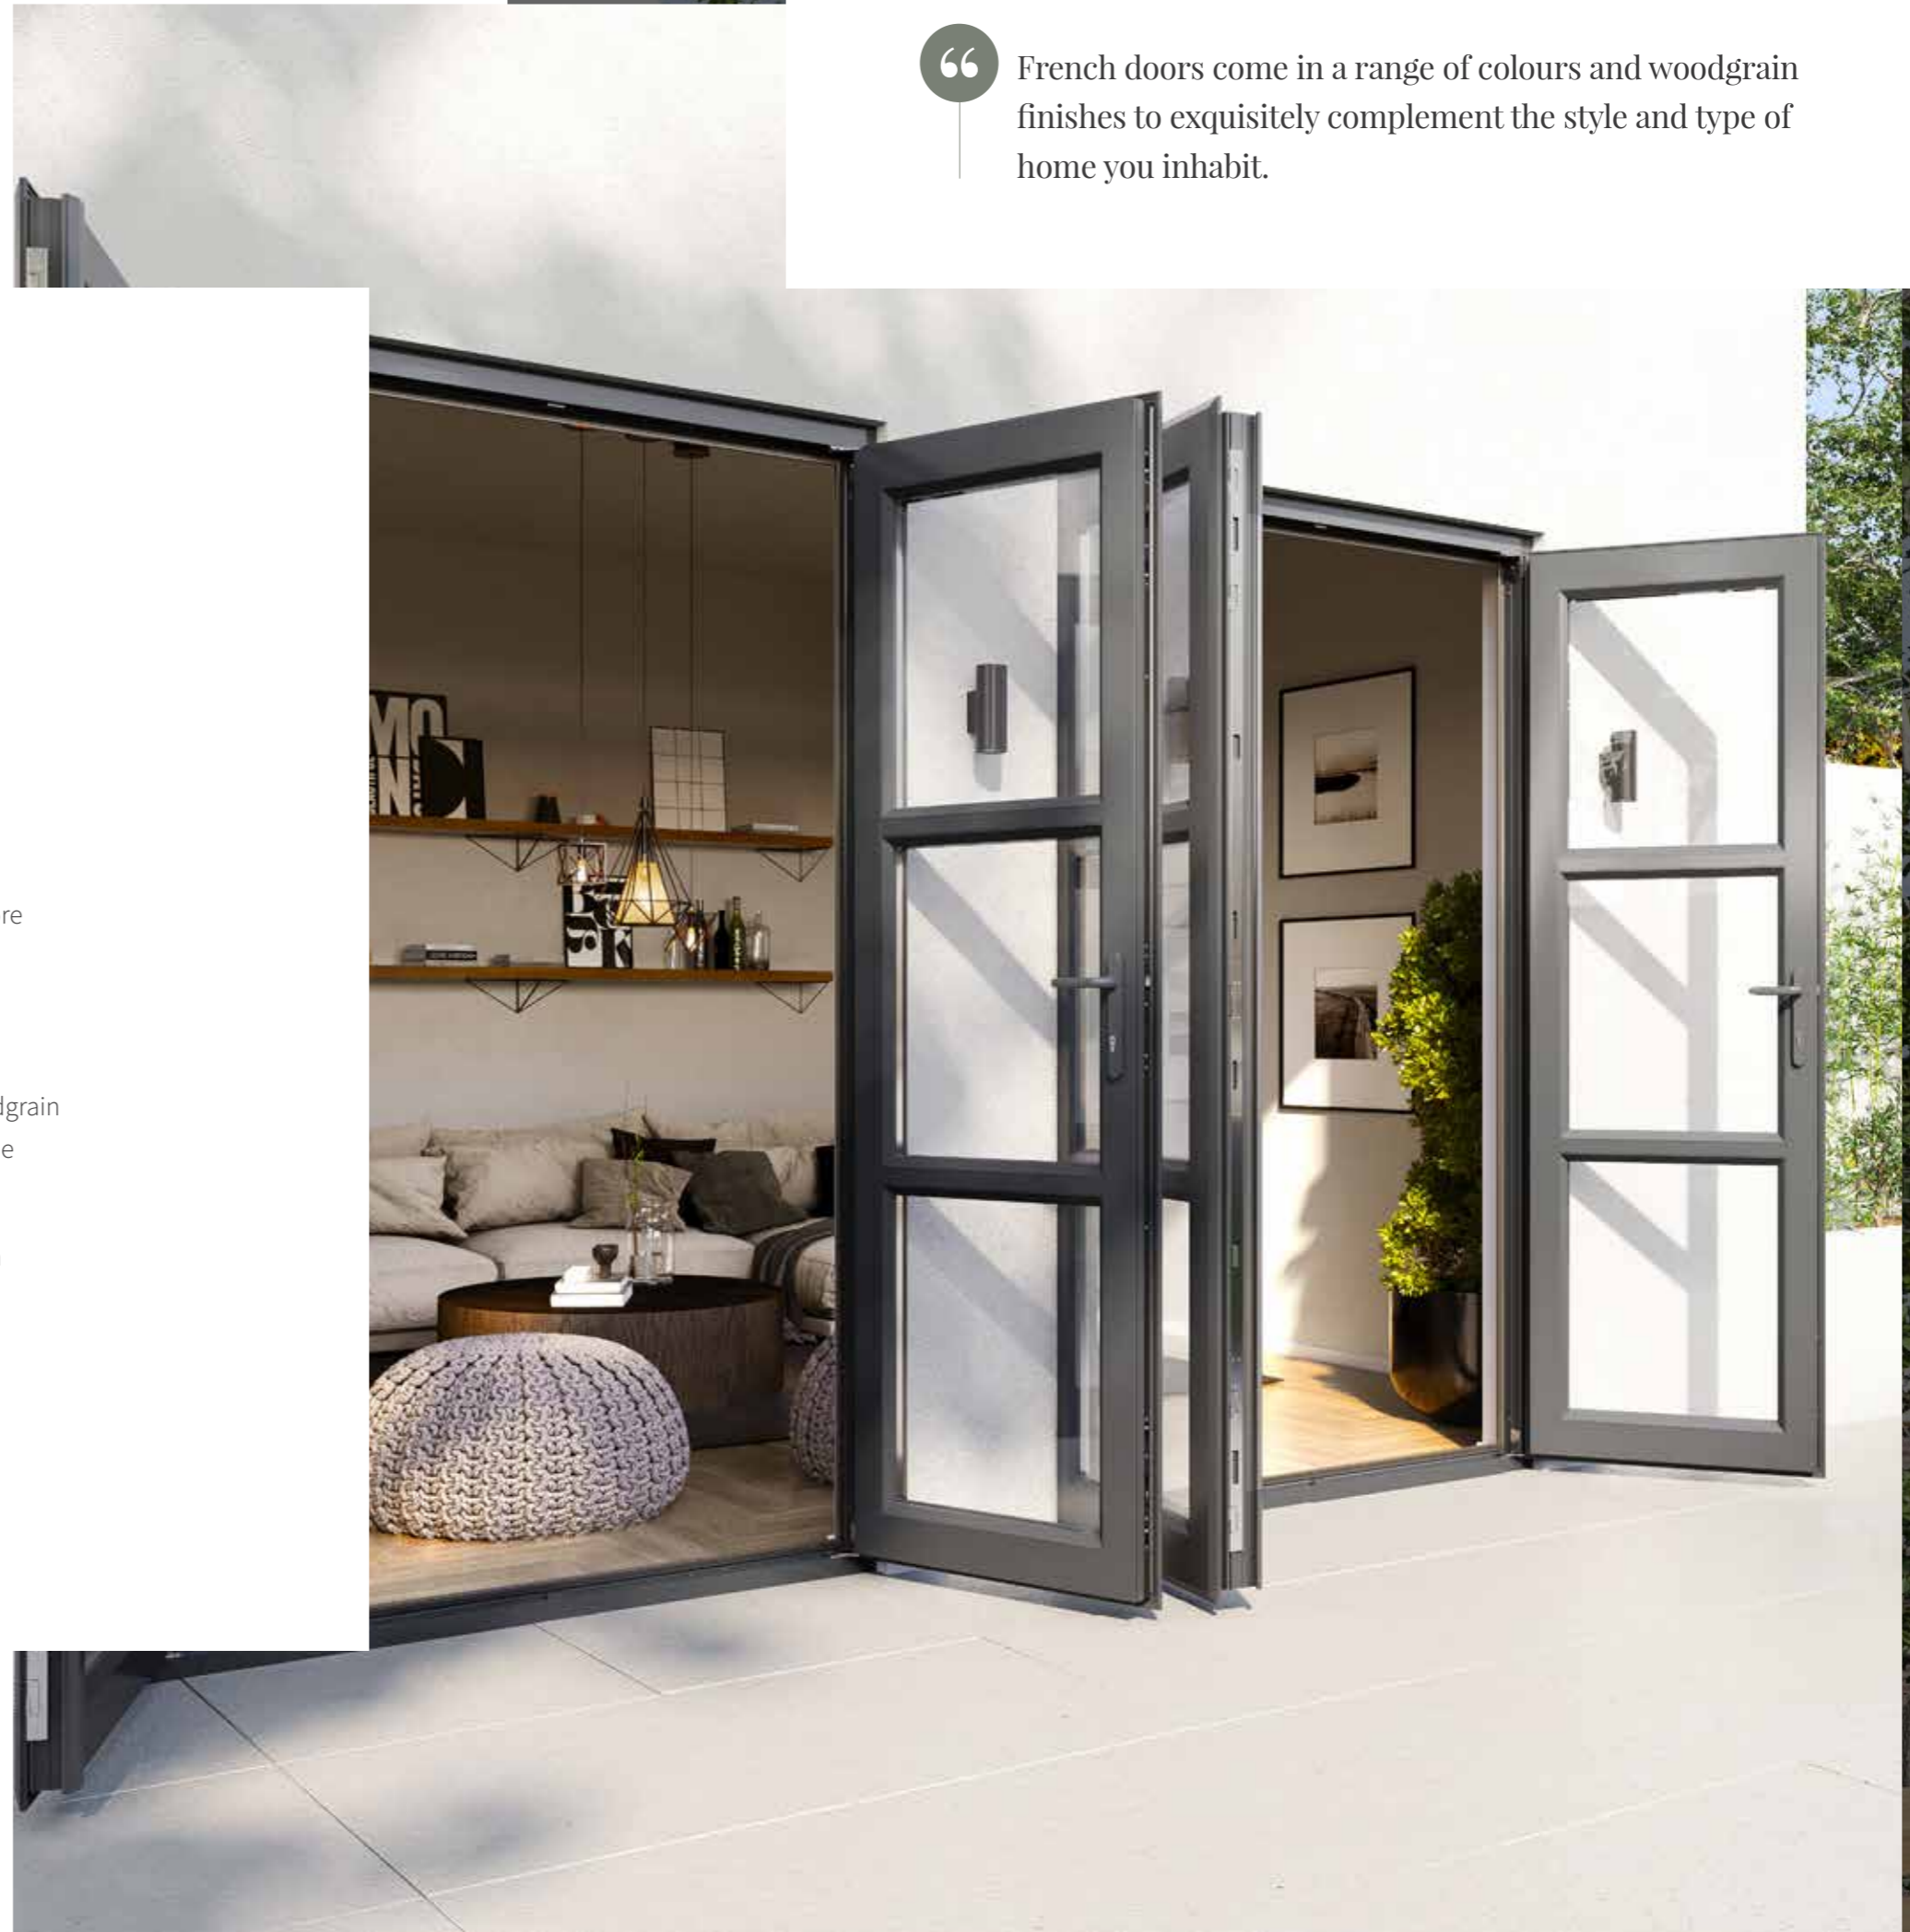

French Doors

— Where beauty meets function.

A stylish way to welcome light in and create the feeling of more space in your home, French doors are an elegant threshold between your interior space and the great outdoors.

Framing your garden while protecting your home from the elements, French doors come in a range of colours and woodgrain finishes to exquisitely complement the style and type of home you inhabit.

And with the possibility of combining your French doors with sidelights and windows, this choice is equal parts functional and beautiful.

i Product:
French Door with Sash Bars
Colour Internal & External:
Anthracite Grey Smooth

“ French doors come in a range of colours and woodgrain finishes to exquisitely complement the style and type of home you inhabit.