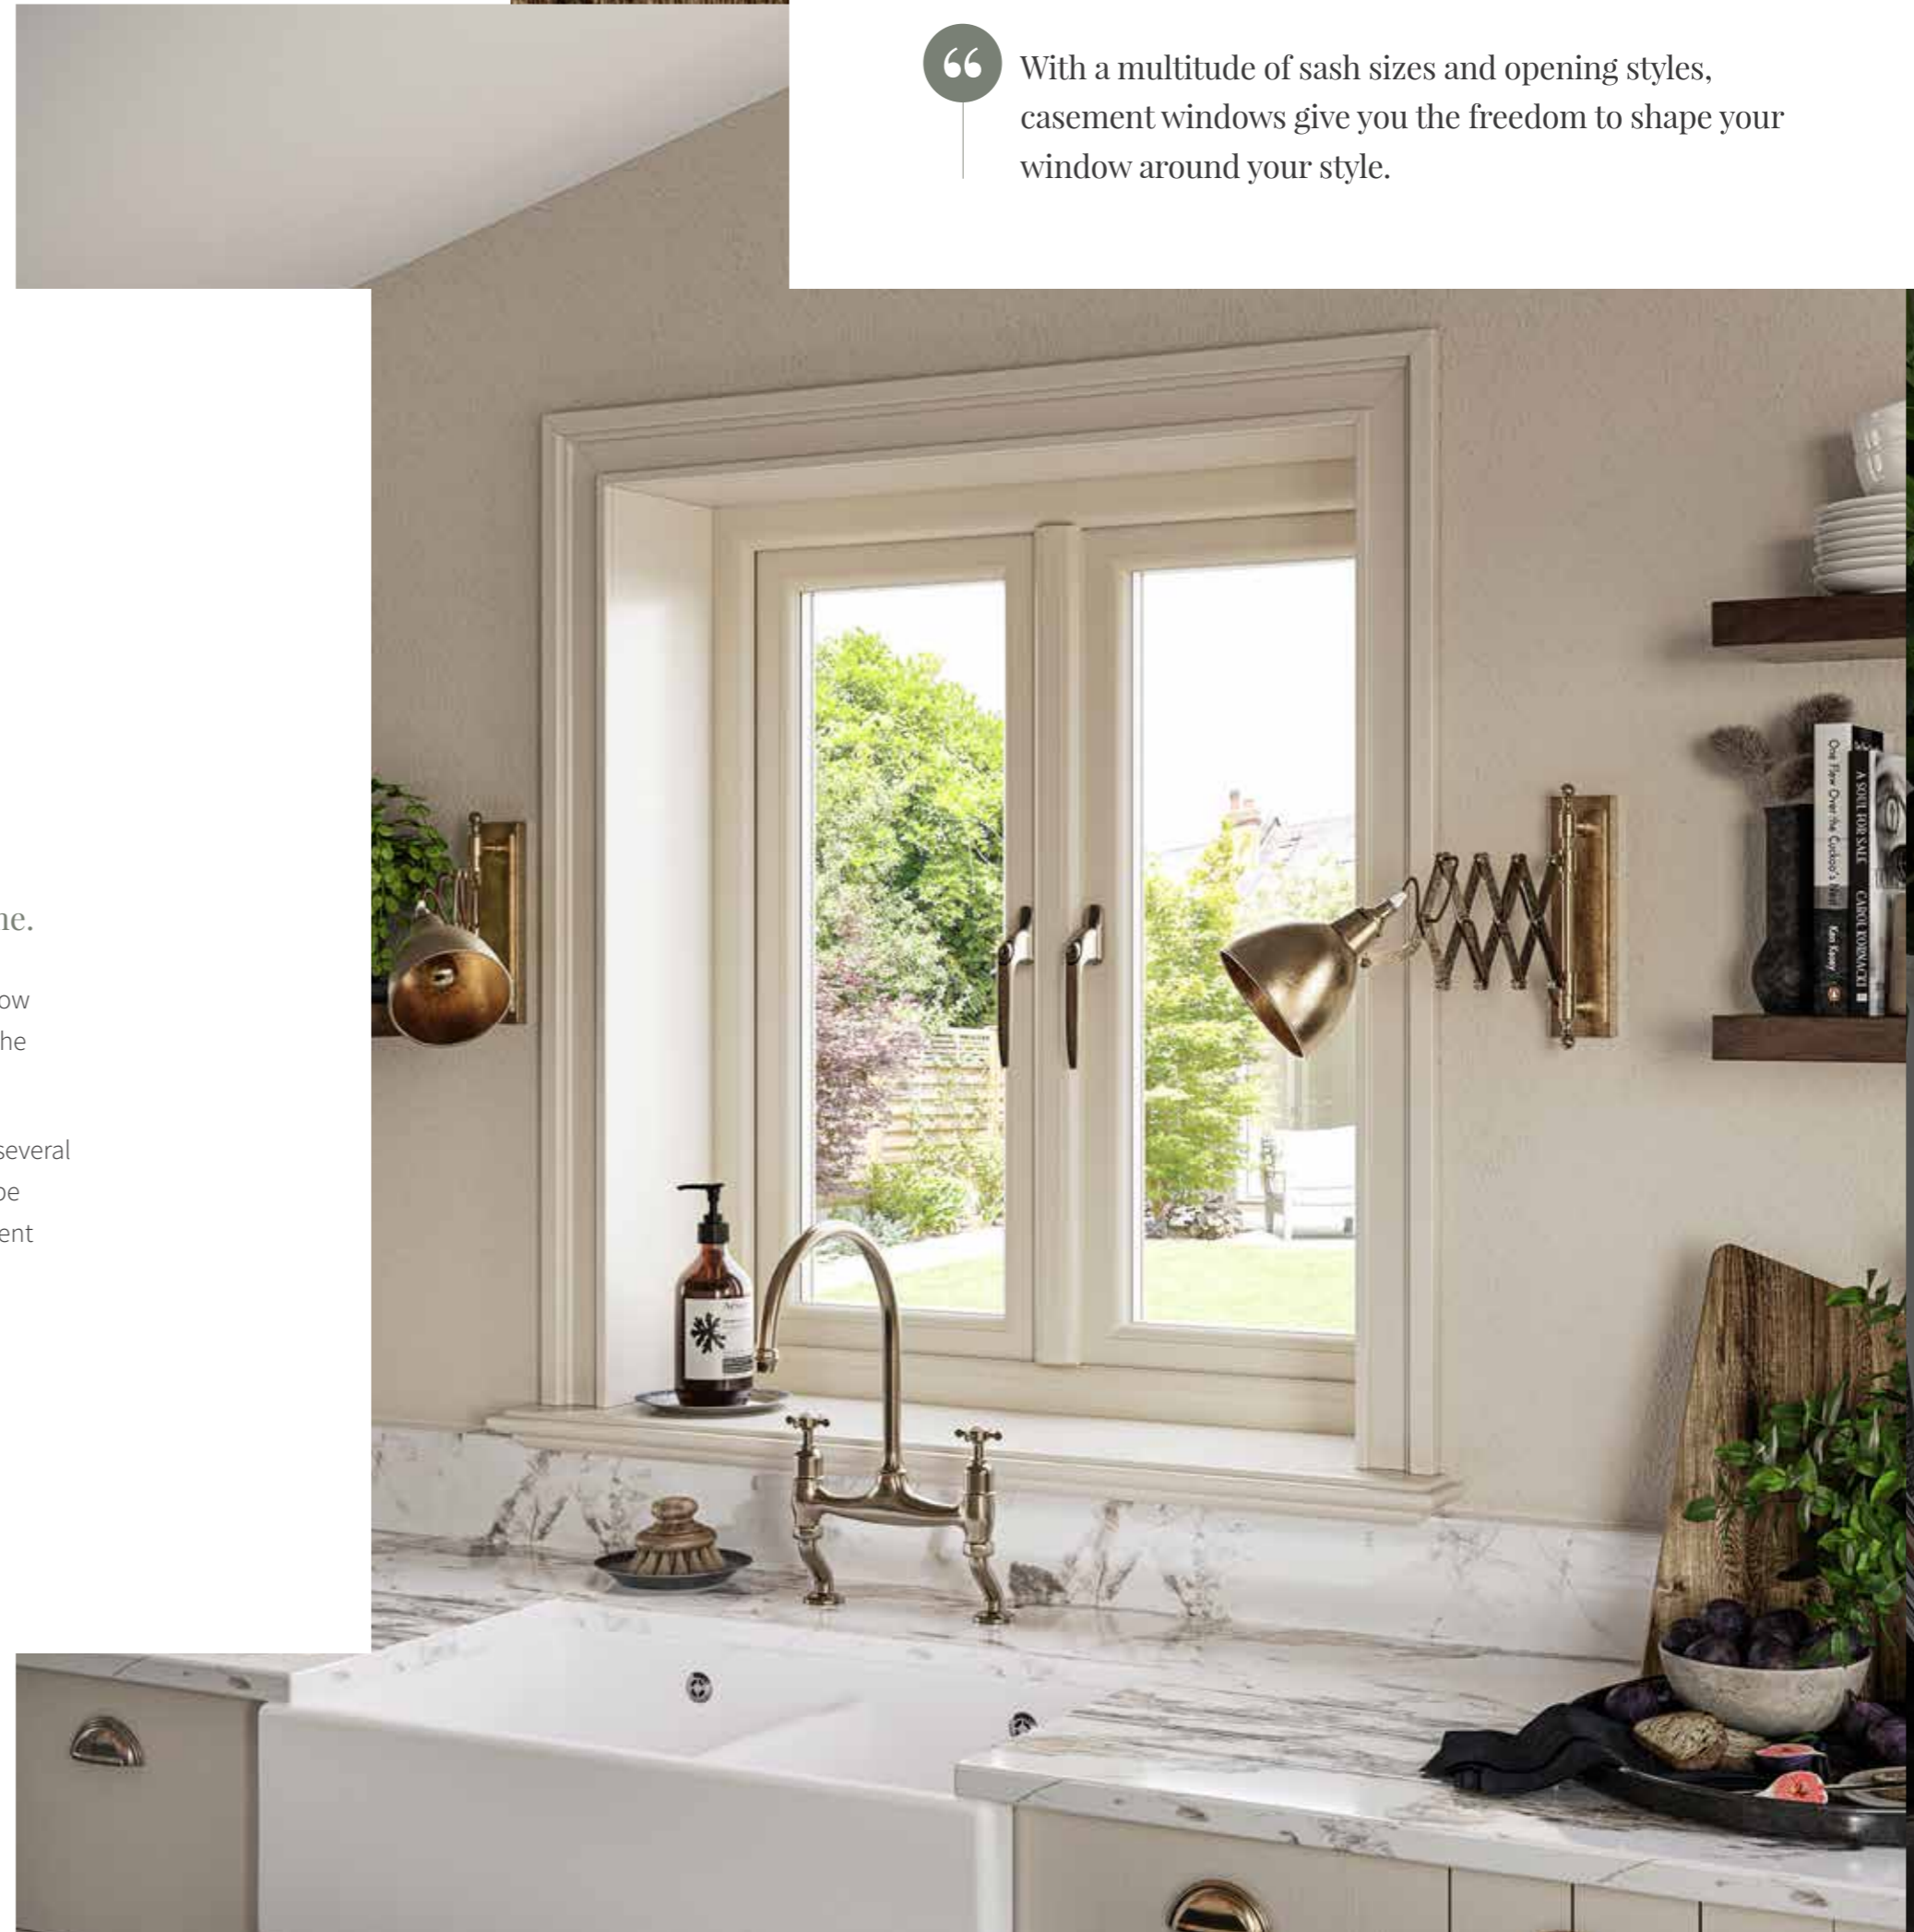

Casement Windows

— An architectural flourish to energise your home.

Casement windows are the most popular and versatile window style with hundreds of configurations and options to create the perfect window to suit your home.

Casement windows can be configured from a single sash to several sashes, depending on the size of the aperture. Openers can be added to one side, both sides, top or full frame to offer different degrees of ventilation.

“

With a multitude of sash sizes and opening styles, casement windows give you the freedom to shape your window around your style.

i Product:
French Casement Window
Colour:
Cream